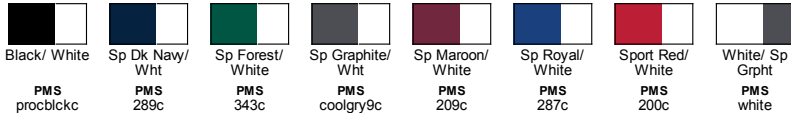

#### Fabric

- 7.6 oz., 100% polyester interlock double knit
- peached finish on interior for added comfort

#### Sizes

- XS - 3XL

#### 8 Available Colors

BACK VIEW

SIDE VIEW